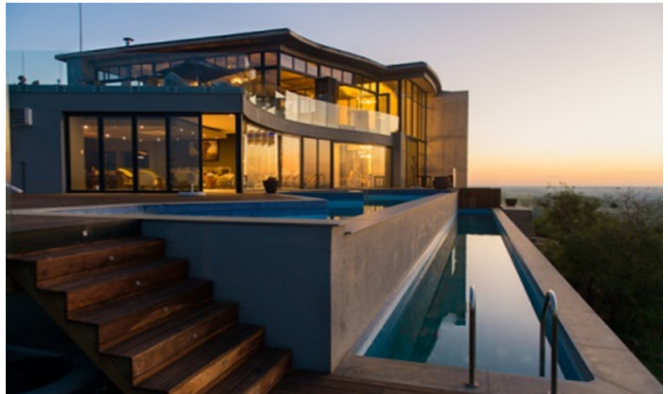

KRAAL
LUXURY AFRICAN LODGE

Farm Klipfontein, Potchefstroom --Tel: +27 (0)76 834 3886

Mountain Lodge Situated in a Game Farm, and surrounded by stunning views and Wildlife.